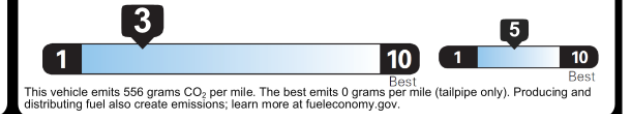

Fuel Economy & Greenhouse Gas Rating (tailpipe only) Smog Rating (tailpipe only)

fuelconomy.gov

Calculate personalized estimates and compare vehicles

Smartphone QR Code

GOVERNMENT 5-STAR SAFETY RATINGS

Overall Vehicle Score Not Rated
Based on the combined ratings of frontal, side and rollover.
Should ONLY be compared to other vehicles of similar size and weight.

Frontal Crash Driver Not Rated
Passenger Not Rated
Based on the risk of injury in a frontal impact.
Should ONLY be compared to other vehicles of similar size and weight.

Side Crash Front seat Not Rated
Rear seat Not Rated
Based on the risk of injury in a side impact.

Rollover Not Rated
Based on the risk of rollover in a single-vehicle crash.

Star ratings range from 1 to 5 stars (★★★★★) with 5 being the highest.
Source: National Highway Traffic Safety Administration (NHTSA)
www.safercar.gov or 1-888-327-4236

This Vehicle qualifies for Nissan's
Security+Plus Extended Protection Plan
The only service agreement backed by Nissan Extended Services North America!
Ask your dealer for details, or call 1-800-NISSAN-1 for more information

DELIVERY

VEHICLE COLORS:
EXT: SUPER BLACK
INT: CHARCOAL

FINAL ASSEMBLY POINT:
LOS ANGELES
TRANSPORT METHOD:
TRUCK

DEALER:
GLORY NISSAN
5605 W SAHARA AVE
LAS VEGAS NV
89146

VIN: JN8AY3DE8T9431338
EMS: 50 STATE EMISSIONS
MDL: 26616-431338 KH3-G
OPT: E-B93L94N92B94B95C03
T11

2025116040624AS6113

**Not actual Monroney Label. Provided for informational purposes only. Vehicle features, pricing and other information subject to change, may vary from actual vehicle content and/or Monroney label description. While Nissan makes reasonable efforts to ensure accuracy of information, Nissan is not responsible for changes, errors or omissions. See actual vehicle and/or verify information in question with your Nissan dealer.