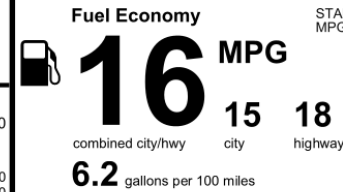

+See your Dealer for terms, conditions and limitations.
++Optional Equipment Replaces Standard Where Applicable.
+++Federal/State/Local laws may apply.
Review before using
**Towing varies by configuration. See Nissan Towing Guide and Owner's Manual

Manufacturer's Suggested Retail Base Price:	$74,300.00
Options Included by Manufacturer	
PRO-4X MUD GUARDS	390.00
PRO-4X CARPETED FLOOR MATS	565.00
Cargo Area Protector	
Cargo Blocks	
First Aid Kit	
ILLUMINATED KICK PLATES	465.00
REAR BUMPER PROTECTOR	310.00
CROSS BARS	580.00
DESTINATION CHARGES	2,190.00
Total*	$78,800.00

Warranty Booklet & owner publications available @ <https://www.nissanusa.com/owners/manuals-guides.html> or call 1-800-NISSAN-1

*Does not include dealer installed options and accessories, local taxes or license fees. This label has been applied pursuant to federal law. Do not remove prior to delivery to the ultimate purchaser.

EPA DOT Fuel Economy and Environment Gasoline Vehicle

STANDARD SUVs range from 12 to 115 MPG. The best vehicle rates 146 MPG.

You spend $11,000
more in fuel costs over 5 years compared to the average new vehicle.

Annual fuel cost $3,900